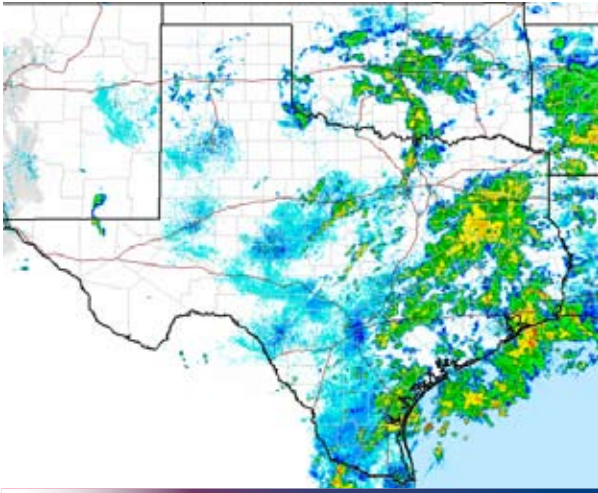

HEAVY RAIN IN NORTHERN TEXAS IMPACTS WICHITA COUNTY

At 3 am on August 19, 2008, Texas Task Force 1 (TX-TF1) was activated by the Governor's Division of Emergency Management (GDEM) to deploy swift water rescue assets due to heavy rains and severe weather across northern Texas. The task force deployed four water rescue squads and a command and logistical support package to Wichita County. TX-TF1 also activated three helicopter rescue specialists to stage with Texas Military Forces helicopters in Austin.

TX-TF1 water rescue squads worked with Wichita County emergency responders and Texas Parks and Wildlife personnel to rescue individuals near the Wichita River. TX-TF1 personnel also conducted airborne assessments of the area with local officials aboard a Texas Department of Public Safety aircraft to determine the extent of the flooding.

Each water rescue squad consisted of 5 members. Each squad deployed with a swift water rescue boat, personal protective equipment, rescue gear, and interoperable satellite & radio communications equipment. The teams were staged in Wichita Falls and prepared to deploy to impacted areas across North Texas.

At 11 am on the morning of August 20, after the waters receded and the threat of flooding in the area had subsided, GDEM released all TX-TF1 personnel and boat teams.

Deployment Statistics

• Incident involved 30 personnel deployed for 2 days